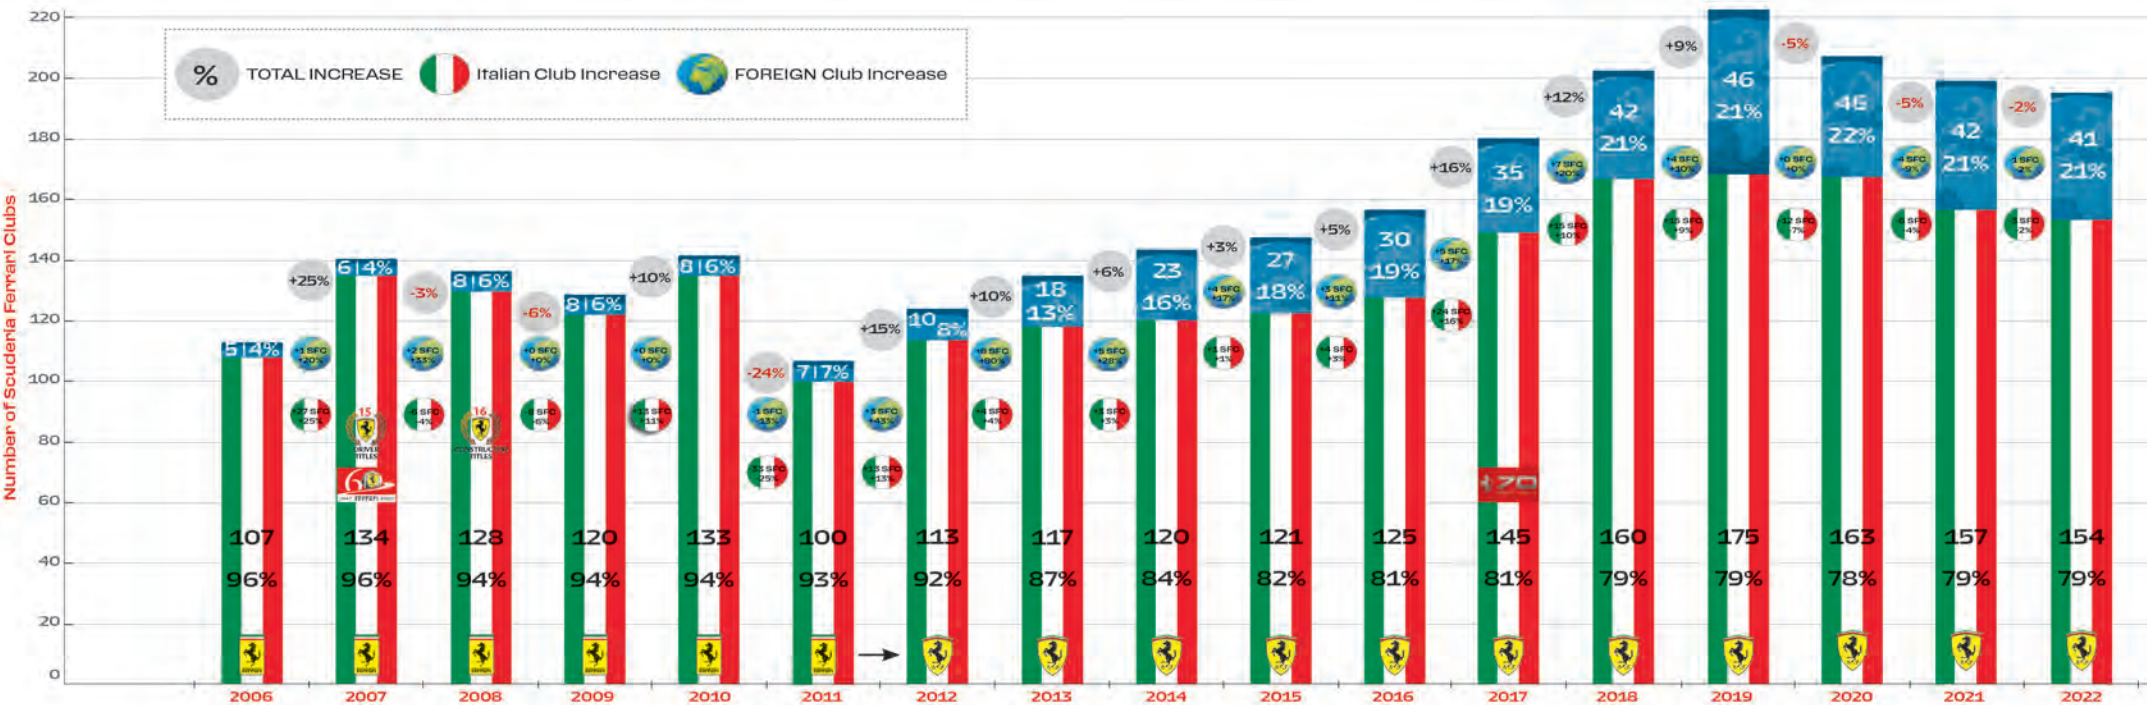

SCUDERIA FERRARI CLUB

HANDBOOK
2023

#LIVEYOURFERRARIPASSION

SCUDERIA FERRARI CLUB ATTIVI DAL 2006 AL 2022

SCUDERIA FERRARI CLUBS ACTIVE SINCE 2006 TO 2022

SCUDERIA FERRARI CLUB

Updated data to 31.12.2022

ACTIVE CLUBS: 112 140 136 128 141 107 123 135 143 148 155 180 202 221 209 199 195