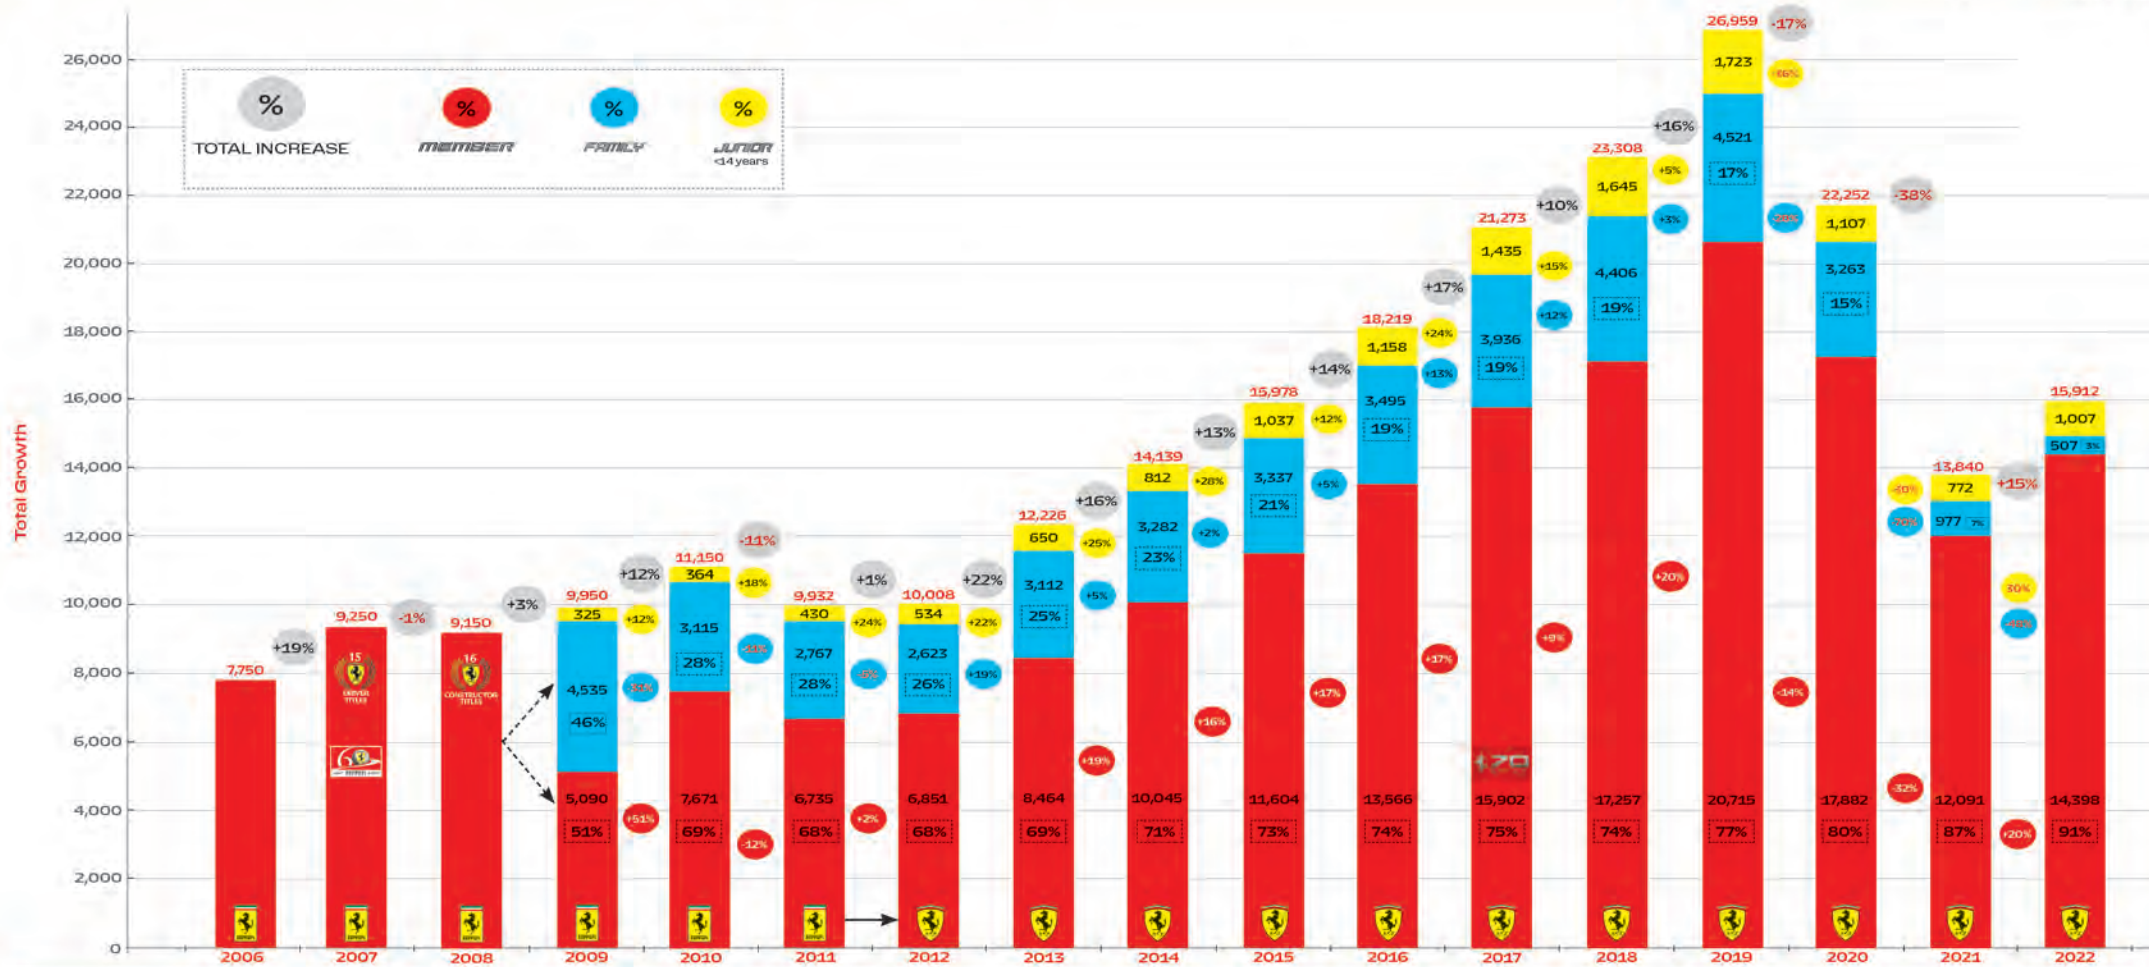

TESSERATI SCUDERIA FERRARI CLUB ATTIVI DAL 2006 AL 2022

SCUDERIA FERRARI CLUBS MEMBERSHIP SINCE 2006 TO 2022

SCUDERIA FERRARI CLUB

Updated data to 31.12.2022

	2006	2007	2008	2009	2010	2011	2012	2013	2014	2015	2016	2017	2018	2019	2020	2021	2022
ACTIVE CLUBS	112	140	136	126	141	107	123	135	143	148	155	180	202	221	209	199	196
Ranking F1 Constructors	2nd	1st	1st	4th	3rd	3rd	2nd	3rd	4th	2nd	3rd	2nd	2nd	2nd	6th	3rd	2nd
Ranking F1 Drivers	2nd M. Schumacher	1st K. Raikkonen	2nd F. Massa	6th K. Raikkonen	2nd F. Alonso	4th F. Alonso	2nd F. Alonso	2nd F. Alonso	6th F. Alonso	3rd S. Vettel	4th S. Vettel	2nd S. Vettel	2nd S. Vettel	4th C. Leclerc	8th C. Leclerc	3rd C. Sainz	2nd C. Leclerc
Chairman of Ferrari S.p.A.	L. di Montezemolo	L. di Montezemolo	L. di Montezemolo	L. di Montezemolo	L. di Montezemolo	L. di Montezemolo	L. di Montezemolo	L. di Montezemolo	L. di Montezemolo	S. Marchionne	S. Marchionne	S. Marchionne	J.P.J. Elkann	J.P.J. Elkann	J.P.J. Elkann	J.P.J. Elkann	J.P.J. Elkann
Team Principal Scuderia Ferrari	J. Todt	J. Todt	S. Domenicali	S. Domenicali	S. Domenicali	S. Domenicali	S. Domenicali	S. Domenicali	M. Mattiacci	M. Arrivabene	M. Arrivabene	M. Arrivabene	M. Arrivabene	M. Binotto	M. Binotto	M. Binotto	M. Binotto
President of Scuderia Ferrari Club & Fan	S. Domenicali	S. Domenicali	S. Domenicali	A. Ghini	A. Ghini	M. Rivola	M. Rivola	M. Rivola	M. Rivola	M. Rivola	M. Rivola	M. Rivola	M. Rivola	M. Antoniazzi	L. Colajanni	L. Colajanni	M. Antoniazzi
Operations Management	M. Primo	M. Primo	M. Primo	G. Lalli	G. Lalli	G. Lalli	M. Apicella	M. Apicella	M. Apicella	M. Apicella	M. Apicella	M. Apicella	M. Apicella	M. Apicella	M. Apicella	M. Apicella	M. Apicella
Coordinator of C.F.C.O.	R. Luongo	R. Luongo	R. Savazzi	P. Zaverini	P. Savazzi	P. Savazzi	P. Savazzi	P. Savazzi	E. Dello	G. Rosignolo	G. Rosignolo	G. Rosignolo	G. Rosignolo	G. Rosignolo	G. Fidarba	G. Fidarba	C. Martini

#LIVEYOURFERRARIPASSION