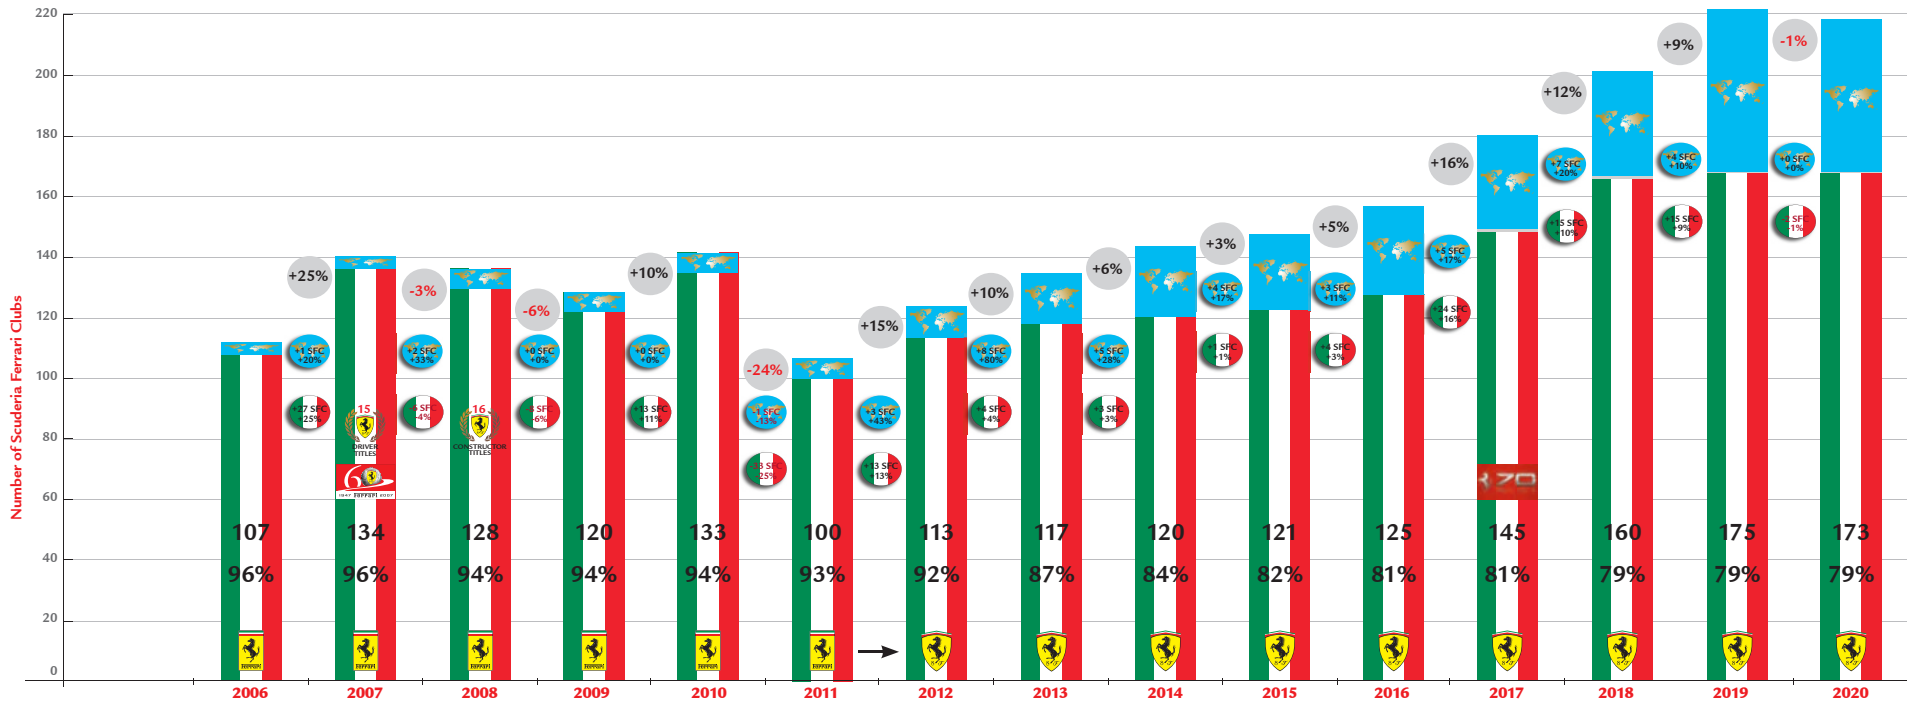

SCUDERIA FERRARI CLUBS ACTIVE SINCE 2006 TO 2020

ACTIVE CLUBS: 112 140 136 128 141 107 123 135 140 143 155 180 202 221 219

SCUDERIA FERRARI CLUBS MEMBERSHIP SINCE 2006 TO 2020

Updated data to 30-06-2020