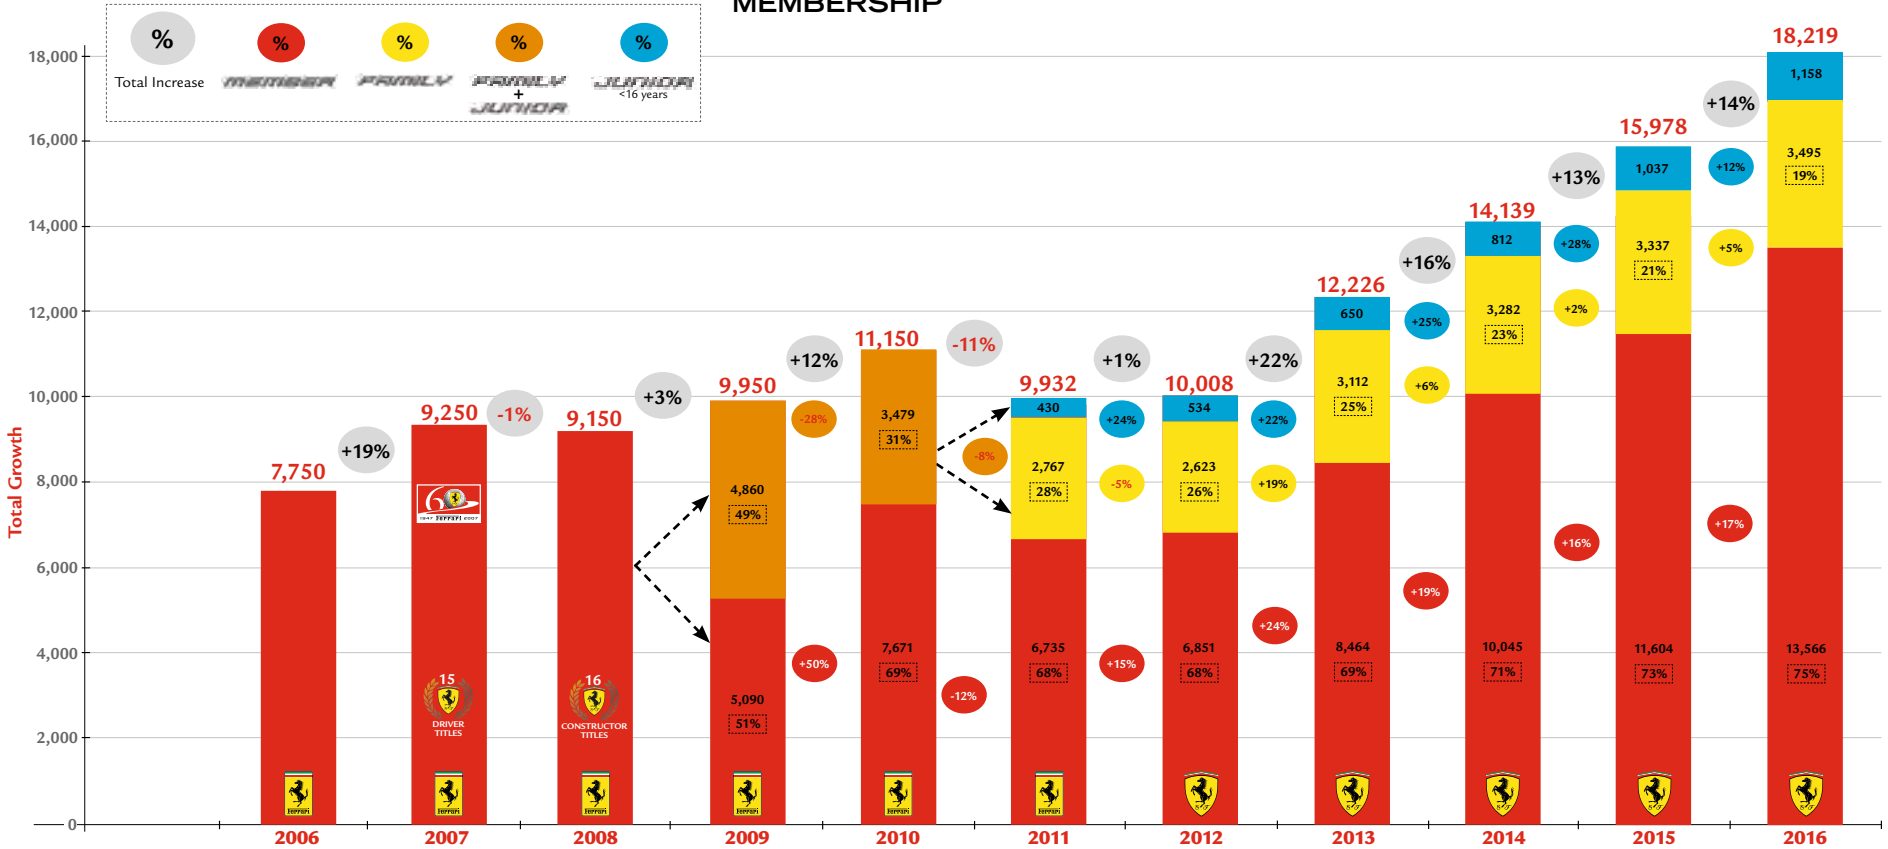

Updated data to 31-12-2016

TESSERATI SCUDERIA FERRARI CLUB

SCUDERIA FERRARI CLUBS MEMBERSHIP

Ranking F1 Constructors	2nd	1st	1st	4th	3rd	3rd	2nd	3rd	4th	2nd	3rd
Ranking F1 Drivers	2nd M. Schumacher 3rd F. Massa	1st K. Raikkonen 4th F. Massa	2nd F. Massa 3rd K. Raikkonen	6th K. Raikkonen 11th F. Massa	2nd F. Alonso 6th F. Massa	4th F. Alonso 6th F. Massa	2nd F. Alonso 7th F. Massa	2nd F. Alonso 8th F. Massa	6th F. Alonso 12th K. Raikkonen	3rd S. Vettel 4th K. Raikkonen	4th S. Vettel 6th K. Raikkonen
Chairman of Ferrari S.p.A	Luca di Montezemolo	Luca di Montezemolo	Luca di Montezemolo	Luca di Montezemolo	Luca di Montezemolo	Luca di Montezemolo	Luca di Montezemolo	Luca di Montezemolo	Sergio Marchionne	Sergio Marchionne	Sergio Marchionne
Team Principal Scuderia Ferrari	Jean Todt	Jean Todt	Stefano Domenicali	Stefano Domenicali	Stefano Domenicali	Stefano Domenicali	Stefano Domenicali	Stefano Domenicali	Marco Mattiacci	Maurizio Arrivabene	Maurizio Arrivabene
President of Scuderia Ferrari Club S.c.a.r.l.	Stefano Domenicali	Stefano Domenicali	Stefano Domenicali	Antonio Ghini	Antonio Ghini	Antonio Ghini	Massimo Rivola	Massimo Rivola	Massimo Rivola	Massimo Rivola	Massimo Rivola
Operations Management	Maurizio Primo	Maurizio Primo	Maurizio Primo	Gabriele Lalli	Gabriele Lalli	Gabriele Lalli	Mauro Apicella	Mauro Apicella	Mauro Apicella	Mauro Apicella	Mauro Apicella
Coordinator of C.I.C.O.	--	Roberto Luongo	Piero Savazzi	Pieralberto Zavattari	Piero Savazzi	Piero Savazzi	Piero Savazzi	Piero Savazzi	Elio Dalto	Giuseppe Rosignolo	Giuseppe Rosignolo